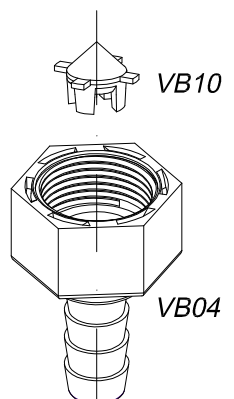

- Available with Quick Connector and Hose Adapter.

- Equipped with internal shutter for fast closing and discharge.

Presca esagonale SW10 per bloccaggio ugello dall'esterno  
SW10 hexagonal socket for nozzle locking from outside

Esempio di montaggio KIT VBR 3/4"  
Example of assembly KIT VBR 3/4"

Otturatore per chiusura rapida e scarico  
Shutter for fast closing and discharge

PVB

OS 50x22x2.5 - EPDM

KIT VBA

KIT VBR 1/2"G

KIT VBP 1/2"G

KIT VBC 3/4"G

KIT VBR 3/4"G

KIT VBP 3/4"G

Come ordinare How to order	KIT	TH - Spessore parete wall thickness	Fessura Slot	Contenuto Content
Esempio Example	VBR 3/4	20	0,50	PVB NOZZLE + GASKET OS OR + VB03 + VB10 + VB05