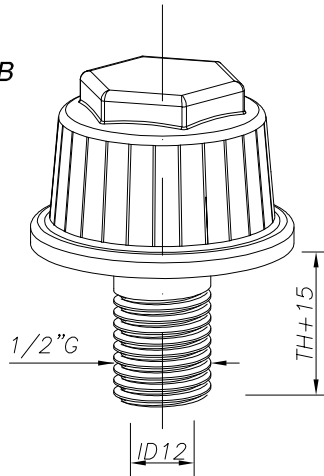

- Available with Quick Connector and Hose Adapter.

- Equipped with internal shutter for fast closing and discharge.

Presca esagonale SW10 per bloccaggio ugello dall'esterno  
SW10 hexagonal socket for nozzle locking from outside

Esempio di montaggio KIT VBR 3/4"  
Example of assembly KIT VBR 3/4"

Otturatore per chiusura rapida e scarico  
Shutter for fast closing and discharge

PVB

OS 50x22x2.5 - EPDM

KIT VBA

KIT VBR 1/2"G

KIT VBP 1/2"G