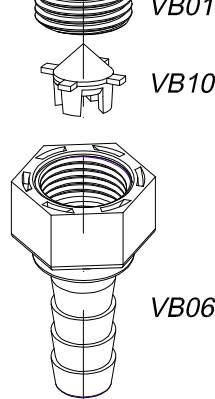

- Available with Quick Connector and Hose Adapter.

- Equipped with internal shutter for fast closing and discharge.

Presca esagonale SW10 per bloccaggio ugello dall'esterno  
SW10 hexagonal socket for nozzle locking from outside

Esempio di montaggio KIT VBR 3/4"  
Example of assembly KIT VBR 3/4"

Otturatore per chiusura rapida e scarico  
Shutter for fast closing and discharge

PVB

OS 50x22x2.5 - EPDM

KIT VBA

KIT VBR 1/2"G

KIT VBP 1/2"G

KIT VBC 3/4"G

KIT VBR 3/4"G

KIT VBP 3/4"G

Come ordinare How to order	KIT	TH - Spessore parete wall thickness	Fessura Slot	Contenuto Content
Esempio Example	VBR 3/4	20	0,50	PVB NOZZLE + GASKET OS OR + VB03 + VB10 + VB05