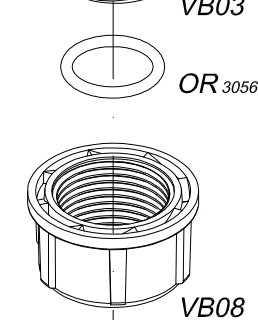

- Available with Quick Connector and Hose Adapter.

- Equipped with internal shutter for fast closing and discharge.

Presca esagonale SW10 per bloccaggio ugello dall'esterno  
SW10 hexagonal socket for nozzle locking from outside

Esempio di montaggio KIT VBR 3/4"  
Example of assembly KIT VBR 3/4"

Otturatore per chiusura rapida e scarico  
Shutter for fast closing and discharge

PVB

OS 50x22x2.5 - EPDM

KIT VBA

KIT VBR 1/2"G

KIT VBP 1/2"G

KIT VBC 3/4"G

KIT VBR 3/4"G

KIT VBP 3/4"G

Come ordinare How to order	KIT	TH - Spessore parete wall thickness	Fessura Slot	Contenuto Content
Esempio Example	VBR 3/4	20	0,50	PVB NOZZLE + GASKET OS OR + VB03 + VB10 + VB05