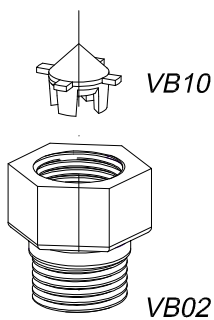

- Available with Quick Connector and Hose Adapter.

- Equipped with internal shutter for fast closing and discharge.

Presca esagonale SW10 per bloccaggio ugello dall'esterno  
SW10 hexagonal socket for nozzle locking from outside

Esempio di montaggio KIT VBR 3/4"  
Example of assembly KIT VBR 3/4"

Otturatore per chiusura rapida e scarico  
Shutter for fast closing and discharge

PVB

OS 50x22x2.5 - EPDM

KIT VBA

KIT VBR 1/2"G

KIT VBP 1/2"G