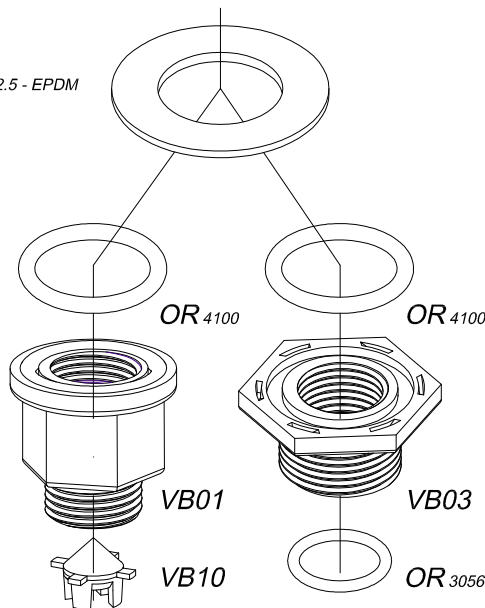

- Available with Quick Connector and Hose Adapter.

- Equipped with internal shutter for fast closing and discharge.

Presca esagonale SW10 per bloccaggio ugello dall'esterno  
SW10 hexagonal socket for nozzle locking from outside

Esempio di montaggio KIT VBR 3/4"  
Example of assembly KIT VBR 3/4"

Otturatore per chiusura rapida e scarico  
Shutter for fast closing and discharge

PVB

OS 50x22x2.5 - EPDM

KIT VBA

KIT VBR 1/2"G

KIT VBP 1/2"G