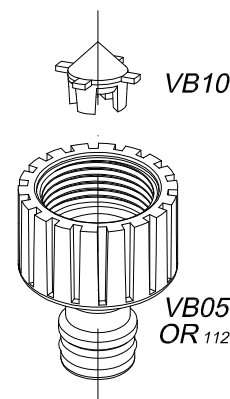

- Available with Quick Connector and Hose Adapter.

- Equipped with internal shutter for fast closing and discharge.

Presca esagonale SW10 per bloccaggio ugello dall'esterno  
SW10 hexagonal socket for nozzle locking from outside

Esempio di montaggio KIT VBR 3/4"  
Example of assembly KIT VBR 3/4"

Otturatore per chiusura rapida e scarico  
Shutter for fast closing and discharge

PVB

OS 50x22x2.5 - EPDM

KIT VBA

KIT VBR 1/2"G

KIT VBP 1/2"G

KIT VBC 3/4"G

KIT VBR 3/4"G

KIT VBP 3/4"G

Come ordinare How to order	KIT	TH - Spessore parete wall thickness	Fessura Slot	Contenuto Content
Esempio Example	VBR 3/4	20	0,50	PVB NOZZLE + GASKET OS OR + VB03 + VB10 + VB05