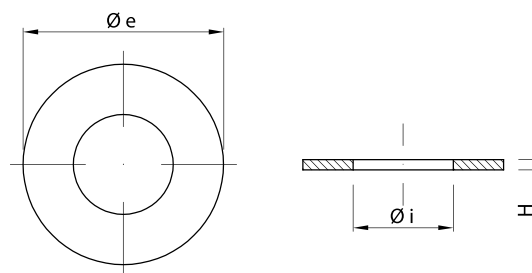

OR Rondelle - Accessori di fissaggio per piastra

Washers - Fixing accessories for plate

• Rondelle Rigide

- Rigid Washers

Materiale

Material

PP

PPHT

PPFV

PVDF

Modello Model	$\varnothing e$ mm	$\varnothing i$ mm	H mm
OR	50	22	2 - 4 - 6
		26	
		28	
	70	32	4
42			

Accessori con certificazione ACS/MOCA prodotto PP Naturale (Bianco) - Accessori in PPFV30% prodotto Naturale (Avorio) - Accessori in PVDF prodotto Naturale (Bianco)
Accessories with ACS/MOCA certification produced PP Natural (White) - Accessories in PPFV30% produced Natural (Ivory) - Accessories in PVDF produced Natural (White)

ORDINE - ORDER

Modello Model	Dimensione Dimension	Materiale Material
OR	50 x 26 x 4	PP