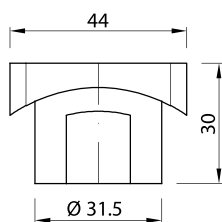

I fori del tubo dovranno essere smussati per evitare danni all'articolo.
The pipe holes must be chamfered to avoid item damage.